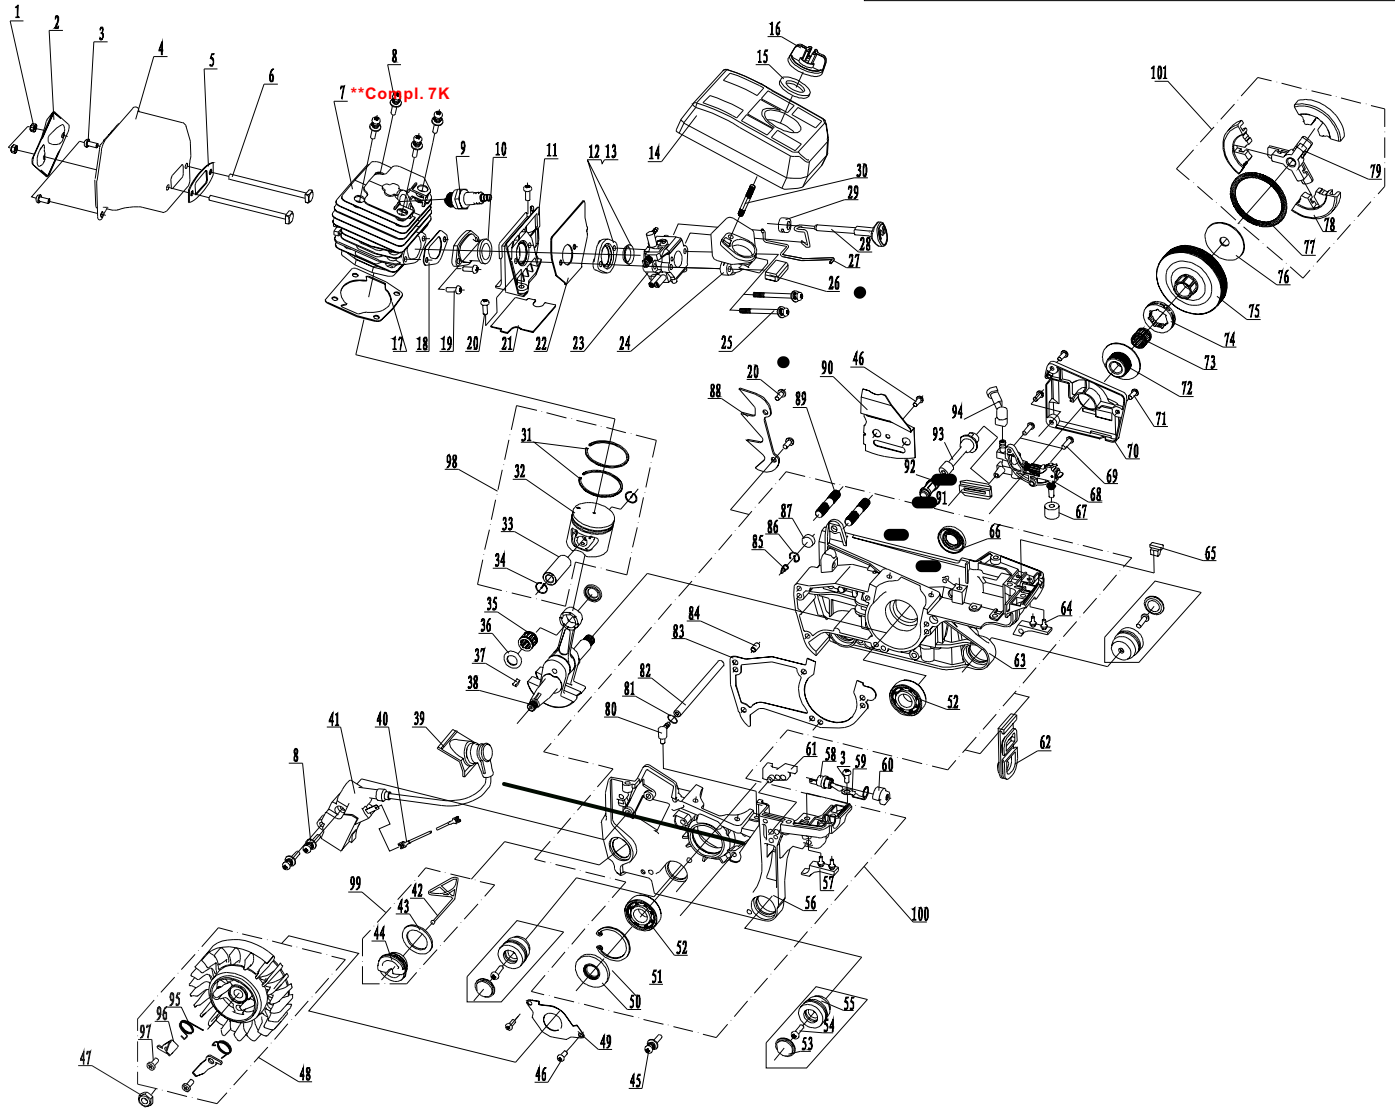

FIG 1: 55 Engine Unit Explosive Picture

Ser.NO.	Code	Part Name	Qty	Ser.NO.	Code	Part Name	Qty	Ser.NO.	Code	Part Name	Qty	Ser.NO.	Code	Part Name	Qty
1-1	1755101	Nut M5	2	1-26	1755126	Supporter	1	1-51	1755151	Ring Φ 35	1	1-76	1755176	Plate	1
1-2	1755102	Cover	1	1-27	1755127	Throttle rod	1	1-52	1755152	Bearing 6202	2	1-77	1755177	Spring (clutch)	1
1-3	1755103	Screw M5x10	3	1-28	1755128	Choke rod	1	1-53	1755153	Cap	2	1-78	1755178	Clutch wedge	3
1-4	1755104	Muffler	1	1-29	1755129	Grommet(Choke)	1	1-54	1755154	Screw ST4.8x14	9	1-79	1755179	Retainer	1
1-5	1755105	Gasket (muffler)	1	1-30	1755130	Bolt	1	1-55	1755155	Damper	3	1-80	1755180	Vacuum joint	1
1-6	1755106	Bolt(muffler)M5x83	2	1-31	1755131	Piston ring	2	1-56	1755156	Left crankcase	1	1-81	1755181	Ring	1
1-7	1755107	Cylinder	1	1-32	1755132	Piston	1	1-57	1755157	Stopper	1	1-82	1755182	Vacuum pipe	1
1-7k	1755107k	Cylinder block assy (including piston assy)	1	1-33	1755133	Piston ping	2	1-58	1755158	Switch	1	1-83	1755183	Gasket (crankcase)	1
1-8	1755108	Bolt(cylinder)M5x20	6	1-34	1755134	Snap ring	1	1-59	1755159	Plate	1	1-84	1755184	Pin	3
1-9	1755109	Spark plug	1	1-35	1755135	Needle bearing	2	1-60	1755160	Danper	1	1-85	1755185	Vacuum valve	1
1-10	1755110	Inlet pipe	1	1-36	1755136	Washer	1	1-61	1755161	Guide(LH)	1	1-86	1755186	Ring	1
1-11	1755111	Bracket	1	1-37	1755137	Key	1	1-62	1755162	Grommet(throttle)	1	1-87	1755187	Seal	1
1-12	1755112	Spacer	1	1-38	1755138	Crankshaft	1	1-63	1755163	Right crankcase	1	1-88	1755188	Bumper	1
1-13	1755113	Inner guide	1	1-39	1755139	Grommet	1	1-64	1755164	Stopper	1	1-89	1755189	Stud	2
1-14	1755114	Air cleaner comp	1	1-40	1755140	Cord	1	1-65	1755165	Guide(LH)	1	1-90	1755190	Plate	1
1-15	1755115	Gasket	1	1-41	1755141	Ignior comp	1	1-66	1755166	Oil seal	1	1-91	1755191	Guide	1
1-16	1755116	Knob	1	1-42	1755142	Retainer	2	1-67	1755167	Seal	1	1-92	1755192	Oil filter	1
1-17	1755117	Gasket(cylinder)	1	1-43	1755143	Gasket(oil)	1	1-68	1755168	Oil pump	1	1-93	1755193	Oil pipe	1
1-18	1755118	Gasket(inlet pipe)	1	1-44	1755144	Oil cap	1	1-69	1755169	Screw M4x14	2	1-94	1755194	Pipe	1
1-19	1755119	Screw M5x12	2	1-45	1755145	Screw M5x30	5	1-70	1755170	Pump cover	1	1-95	1755195	Spring	2
1-20	1755120	Screw M5x14	16	1-46	1755146	Screw M4x6	3	1-71	1755171	Screw M4x10	3	1-96	1755196	Pawl	2
1-21	1755121	Mat	1	1-47	1755147	Nut M8x1	1	1-72	1755172	Worm	1	1-97	1755197	Screw	2
1-22	1755122	Gasket	1	1-48	1755148	Flywheel	1	1-73	1755173	Needle bearing	1	1-98	1755198	Piston assy	1
1-23	1755123	Carburetor	1	1-49	1755149	Plate	1	1-74	1755174	Rim	1	1-99	1755199	Oil tank cover assy	1
1-24	1755124	Manifold	1	1-50	1755150	Oil seal	1	1-75	1755175	Clutch drum	1	1-100	17551100	Crank case assy	1
1-25	1755125	Screw M5x50	2									1-101	17551101	Clutch assy	1