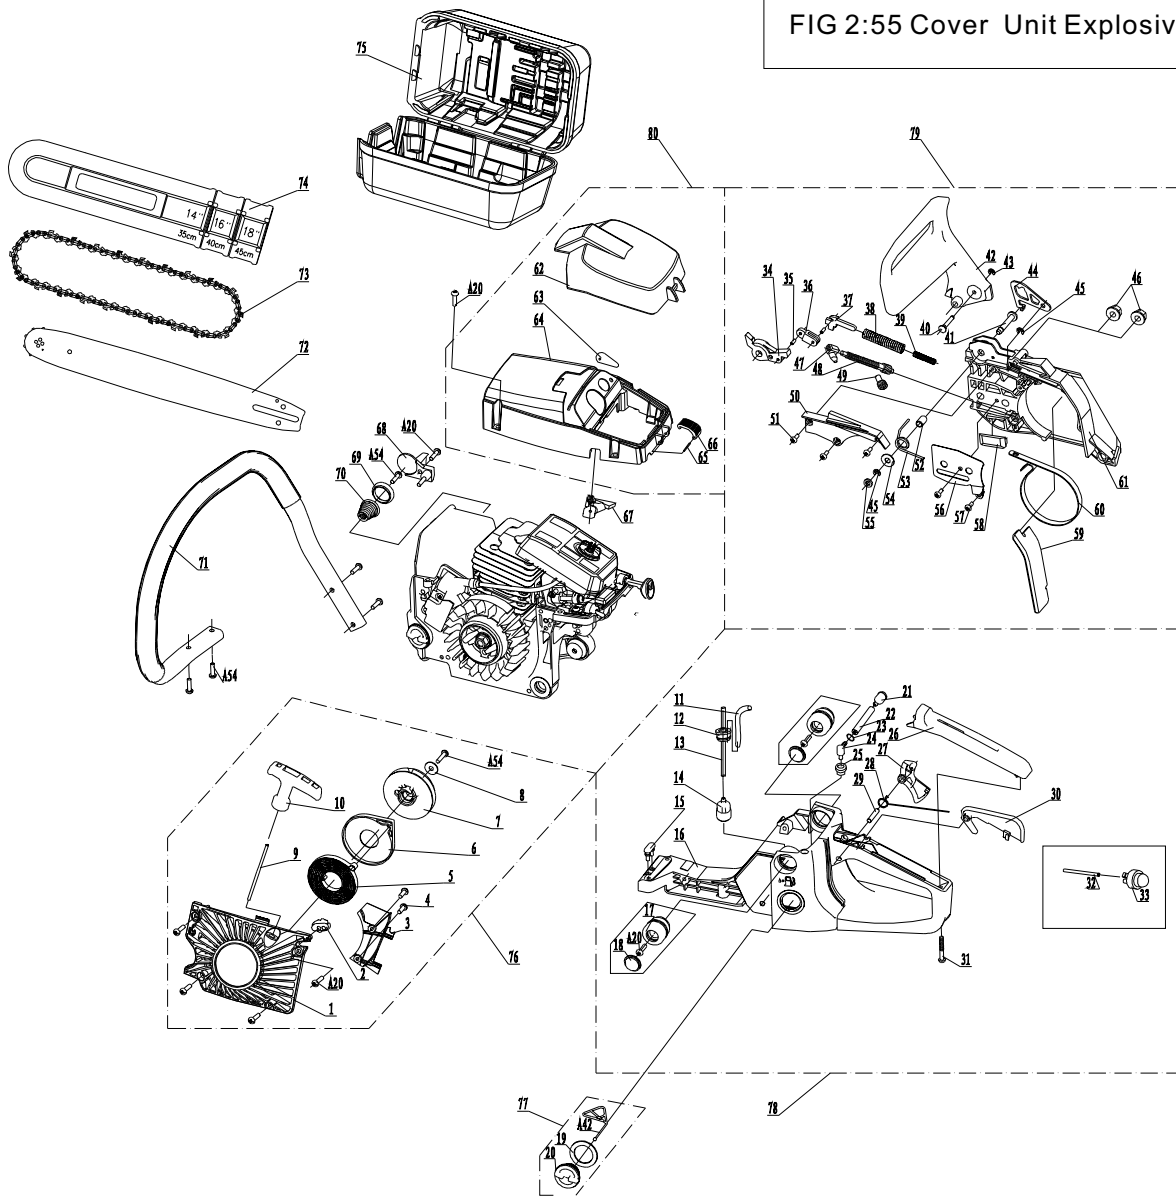

FIG 2:55 Cover Unit Explosive Picture

Ser.NO.	Code	Part Name	Qty	Ser.NO.	Code	Part Name	Qty	Ser.NO.	Code	Part Name	Qty
2-01	1755201	Starter cover	1	2-27	1755227	Throttle lever	1	2-54	1755254	Washer	1
2-02	1755202	LH guide	1	2-28	1755228	Throttle spring	1	2-55	1755255	Spacer	1
2-03	1755203	Cover	1	2-29	1755229	Ping 6x25	1	2-56	1755256	Plate	1
2-04	1755204	Screw ST3.5x8	2	2-30	1755230	Arm	1	2-57	1755257	Screw ST4.2x8	2
2-05	1755205	Spring	1	2-31	1755231	Screw ST4.8x16	1	2-58	1755258	Guide	1
2-06	1755206	Spring cover	1	2-32	1755232	Pipe	1	2-59	1755259	Protector	1
2-07	1755207	Starter wheel	1	2-33	1755233	Fuel pump	1	2-60	1755260	Brake band	1
2-08	1755208	Washer	1	2-34	1755234	Brake lever	1	2-61	1755261	Chain cover	2
2-09	1755209	Ripe	1	2-35	1755235	Pin 3x9	2	2-62	1755262	Cleaner cover	1
2-10	1755210	Starter hander	1	2-36	1755236	Brake lever	1	2-63	1755263	Plate	1
2-11	1755211	Pipe	1	2-37	1755237	Slide arm	1	2-64	1755264	Upper cover	1
2-12	1755212	Pipe seat	1	2-38	1755238	Brake spring	1	2-65	1755265	Pin 3x25	1
2-13	1755213	Fuel pipe	1	2-39	1755239	Return spring	1	2-66	1755266	Knob	1
2-14	1755214	Fuel filter	1	2-40	1755240	Pin	1	2-67	1755267	Guide	1
2-15	1755215	Damper	1	2-41	1755241	Pin	1	2-68	1755268	Chain catcher	1
2-16	1755216	Right handle comp.	1	2-42	1755242	Front guard	1	2-69	1755269	Spacer	1
2-17	1755217	Damper	2	2-43	1755243	Ring	1	2-70	1755270	Spring	1
2-18	1755218	Cap	2	2-44	1755244	Plate	1	2-71	1755271	Front handle	2
2-19	1755219	Gasket(fuel)	1	2-45	1755245	Ring	2	2-72	1755272	Bar	2
2-20	1755220	Tank cap(fuel)	1	2-46	1755246	Nut M8	2	2-73	1755273	Chain	1
2-21	1755221	Breather comp.	1	2-47	1755247	Nut	1	2-74	1755274	Chain cover	1
2-22	1755222	Vacuum pipe	1	2-48	1755248	Tension screw	1	2-75	1755275	Blow box	1
2-23	1755223	Snap ring	1	2-49	1755249	Tension gear	1	2-76	1755276	Starter assy	1
2-24	1755224	Vacuum joint	1	2-50	1755250	Cover	1	2-77	1755277	Fuel tank cover assy	3
2-25	1755225	Grommet(breather)	1	2-51	1755251	Screw ST4.2x10	3	2-78	1755278	Rear handle assy	1
2-26	1755226	Grip cover	1	2-52	1755252	Spacer	1	2-79	1755279	Clutch cover assy	1
				2-53	1755253	Spring	1	2-80	1755280	Upper cover assy	1